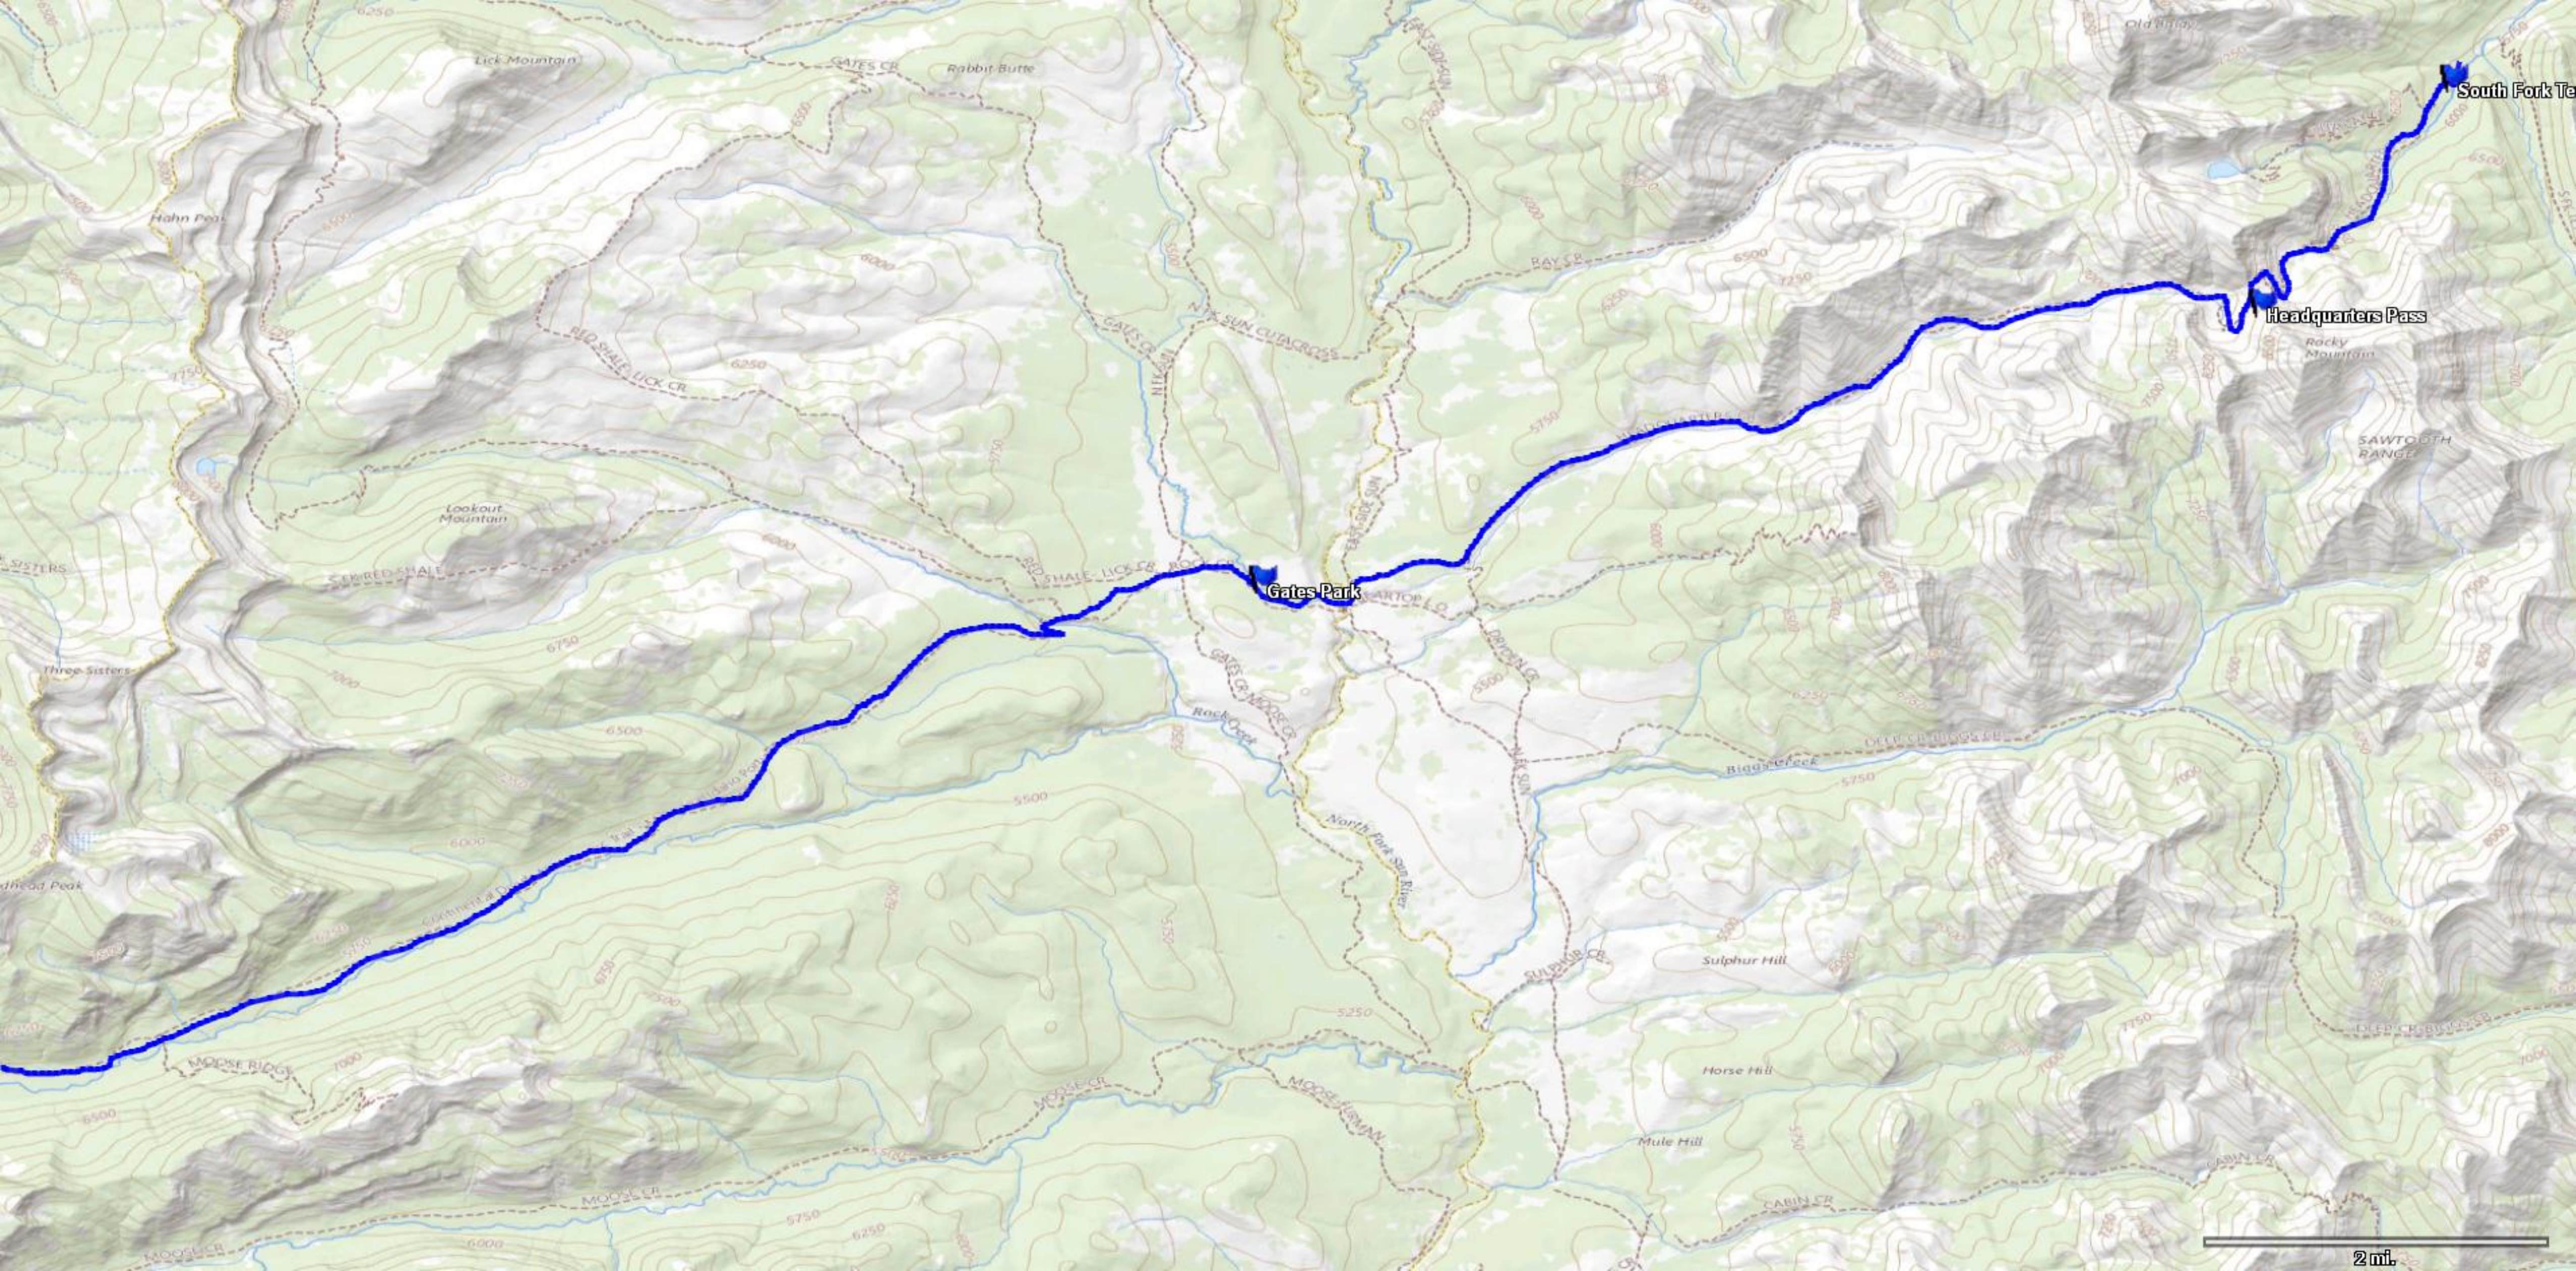

West Fork

Pretty Prairie

Benchmark

1 mi

White River

West Fork

2 mi.

South Fork Teahoga River

Headquarters Pass

Gates Park

2 mi.

Lick Mountain

Rabbit Butte

Hahn Peak

Lookout Mountain

Three Sisters

Head Peak

MOOSE RIDGE

Sulphur Hill

Horse Hill

Mule Hill

SAWTOOTH RANGE

Rocky Mountain

Biggest Peak

CABIN CR.

GATES CR.

RED SHALE LICK CR.

STEEL RED SHALE

SHALE-LICK CR.

Rocky Cr.

North Fork Sawtooth

SULPHUR CR.