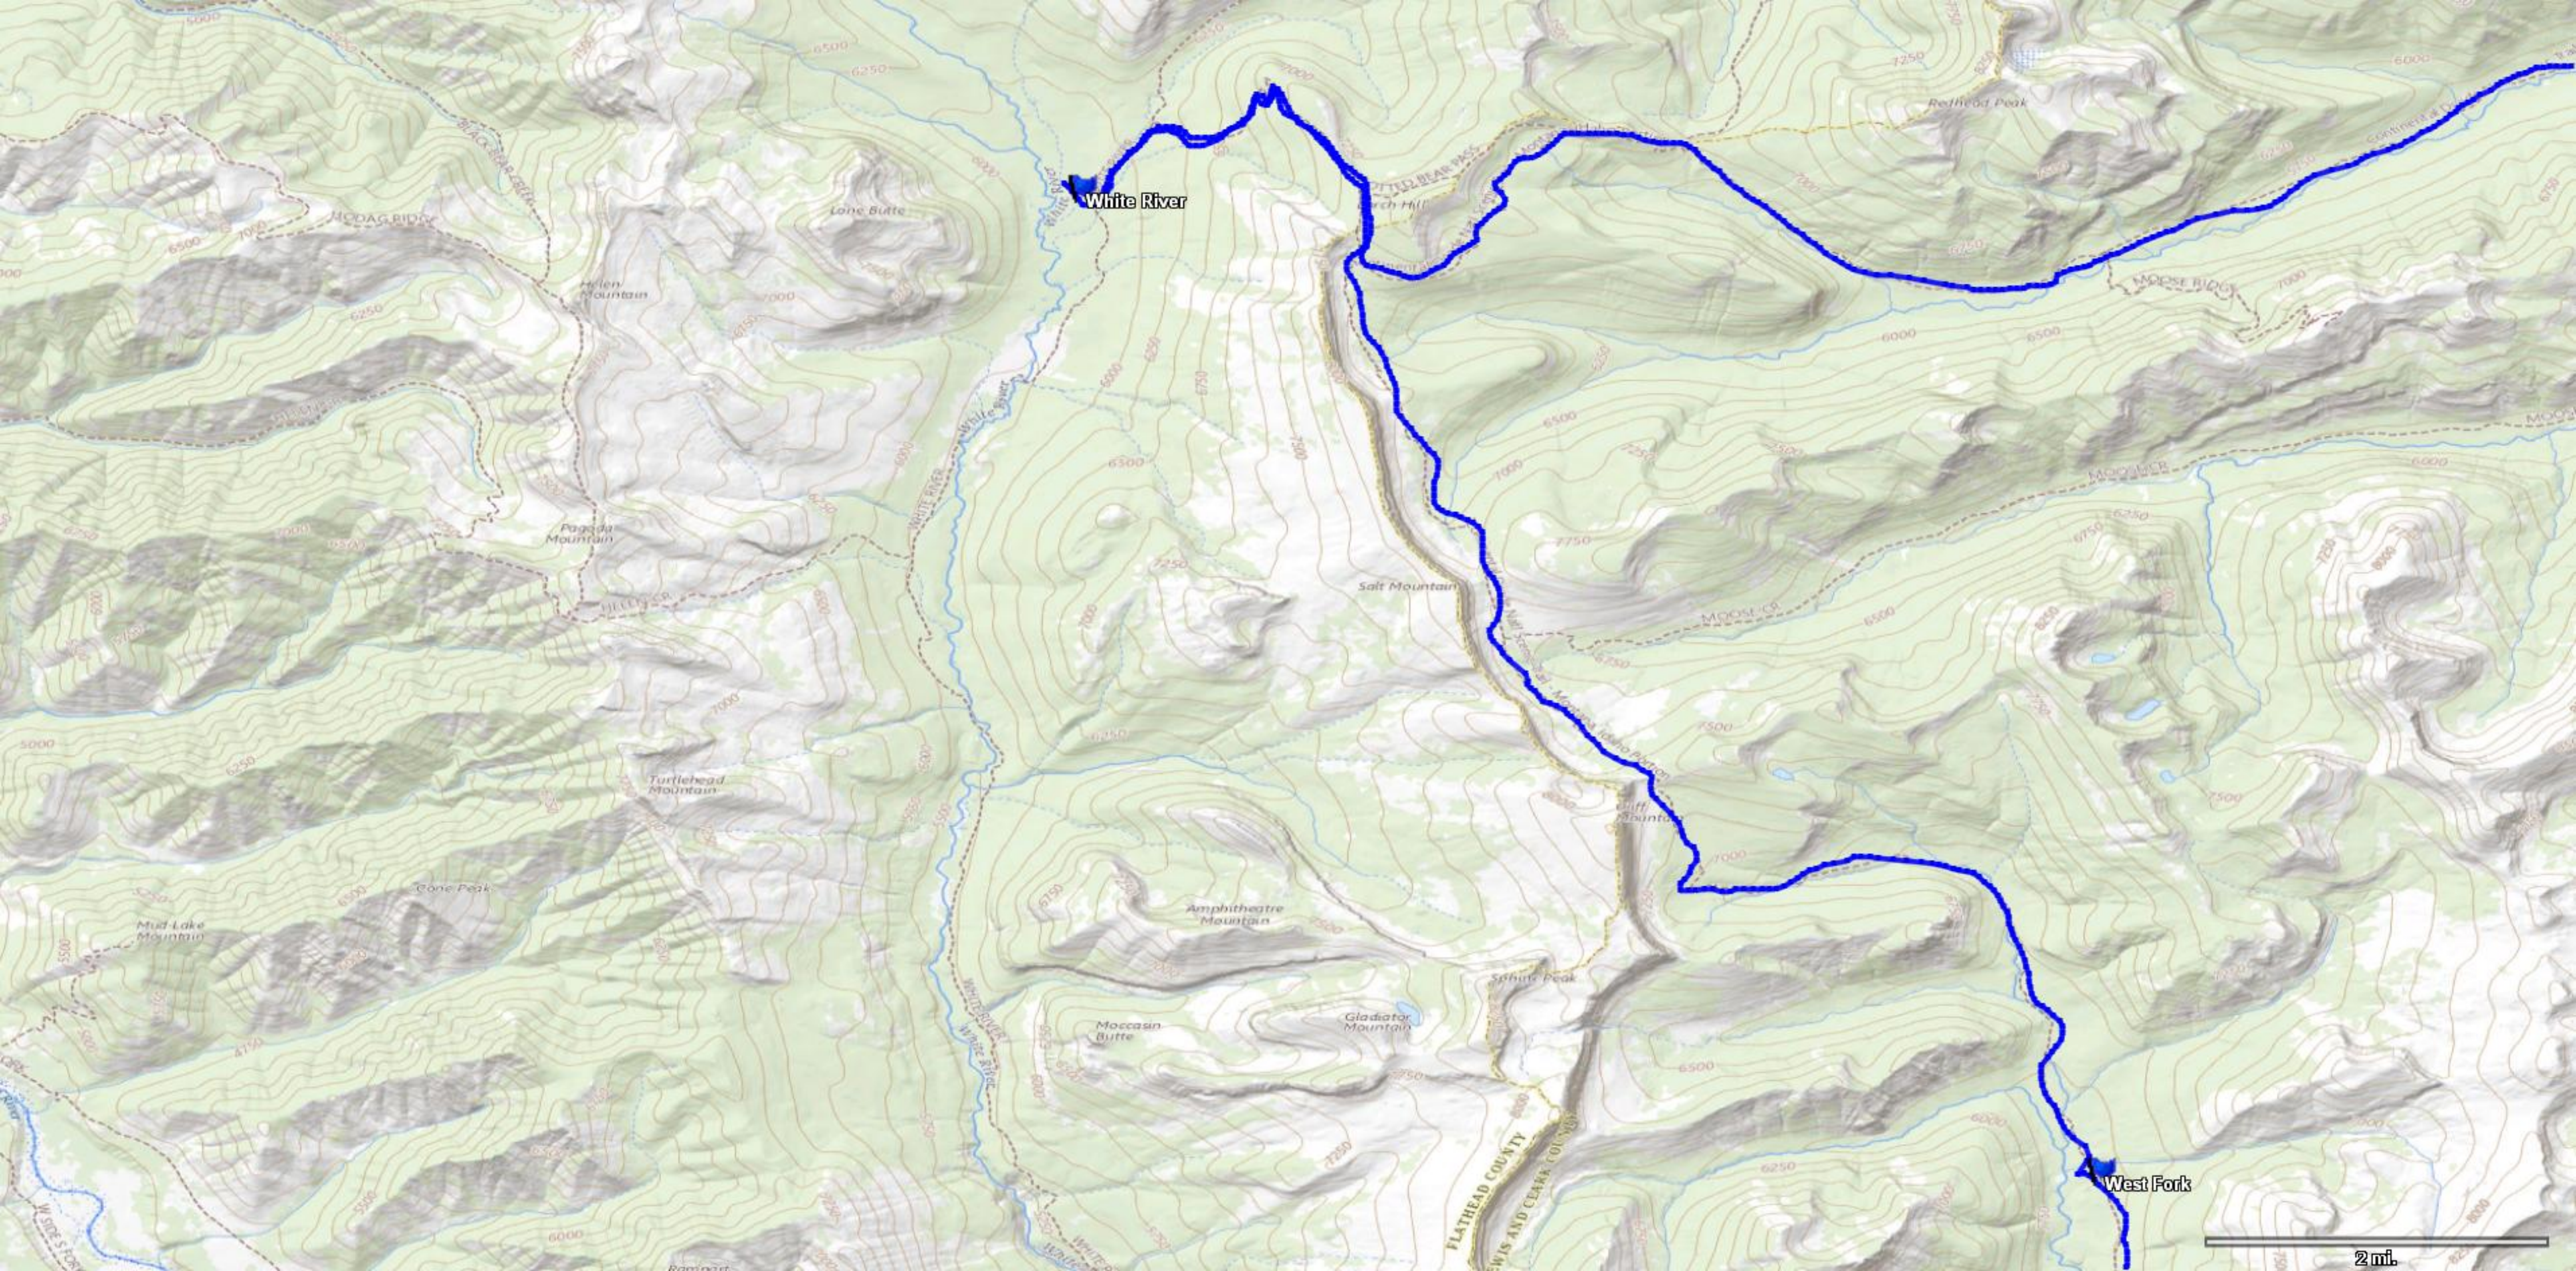

West Fork

Pretty Prairie

Benchmark

1 mi

White River

West Fork

2 mi.

South Fork Teahoga River

Headquarters Pass

Gates Park

2 mi.

Lick Mountain

Rabbit Butte

Hahn Peak

Lookout Mountain

Three Sisters

Head Peak

MOOSE RIDGE

Sulphur Hill

Horse Hill

Mule Hill

SAWTOOTH RANGE

Rocky Mountain

Biggest Peak

CABIN CR.

GATES CR.

RED SHALE LICK CR.

STEEL RED SHALE

SHALE-LICK CR.

Rocky Cr.

North Fork Sawtooth

SULPHUR CR.